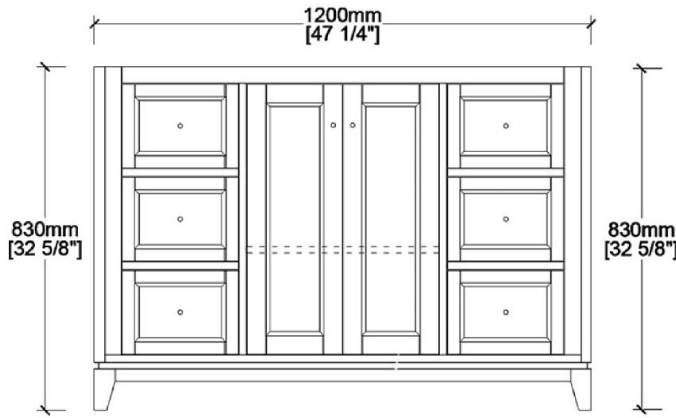

VFFS482234S

FORMOSA

Bathroom Vanity

FRONT VIEW

SIDE VIEW

BACKSPLASH

TOP VIEW

BACK VIEW