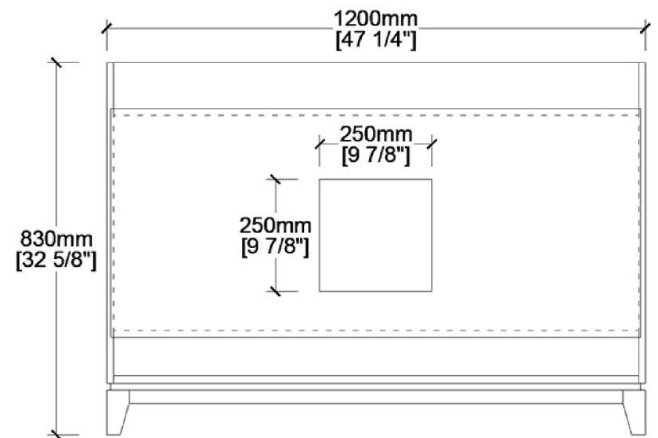

VFFS482234S

FORMOSA

Bathroom Vanity

FRONT VIEW

SIDE VIEW

BACKSPLASH

TOP VIEW

BACK VIEW