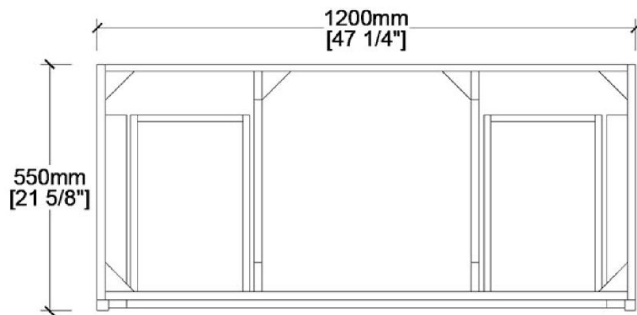

VFFS482234S

FORMOSA

Bathroom Vanity

FRONT VIEW

SIDE VIEW

BACKSPLASH

TOP VIEW

BACK VIEW