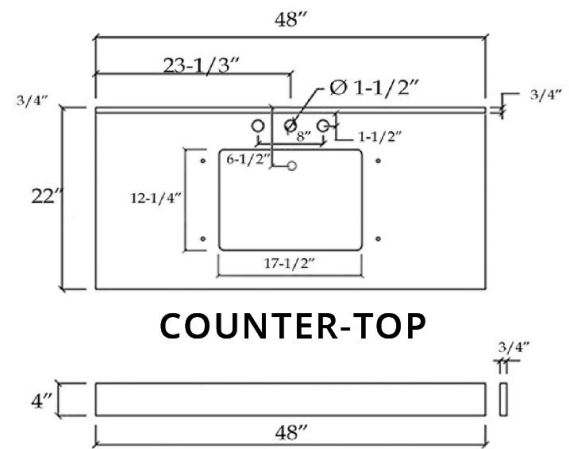

VFFS482234S

FORMOSA

Bathroom Vanity

FRONT VIEW

SIDE VIEW

BACKSPLASH

TOP VIEW

BACK VIEW