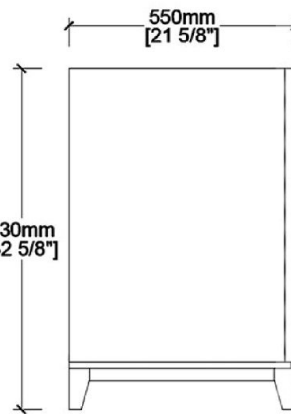

VFFS482234S

FORMOSA

Bathroom Vanity

FRONT VIEW

SIDE VIEW

BACKSPLASH

TOP VIEW

BACK VIEW